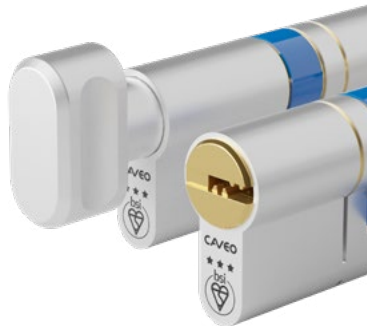

EURO KEY & TURN

CV50023	65MM 30(EXT)/35
CV50044	70MM 30(EXT)/40
CV50024	70MM 35(EXT)/35
CV50045	70MM 40(EXT)/35
CV50032	80MM 35(EXT)/45

CV50025	80MM 40(EXT)/40
CV50033	80MM 45(EXT)/35
CV50334	85MM 35(EXT)/50
CV50034	85MM 40(EXT)/45
CV50035	85MM 45(EXT)/40
CV50028	90MM 35(EXT)/55
CV50030	90MM 40(EXT)/50
CV50038	90MM 45(EXT)/45
CV50031	90MM 50(EXT)/40
CV50029	90MM 55(EXT)/35
CV50036	95MM 40(EXT)/55
CV50039	95MM 45(EXT)/50
CV50040	95MM 50(EXT)/45
CV50037	95MM 55(EXT)/40
CV50026	100MM 40(EXT)/60
CV50041	100MM 45(EXT)/55
CV50043	100MM 50(EXT)/50
CV50042	100MM 55(EXT)/45
CV50027	100MM 60(EXT)/40
CV50353	105MM 45(EXT)/60
CV50352	105MM 60(EXT)/45
CV50357	110MM 40(EXT)/70
CV50356	110MM 70(EXT)/40
CV50047	120MM 45(EXT)/75
CV50046	120MM 75(EXT)/45

For KA pairs – Add **KAP** to the product code: Example: **CV50002KAP**

NOTE: 'EXT' denotes external side with sacrificial cut.

A brand of Asec Security