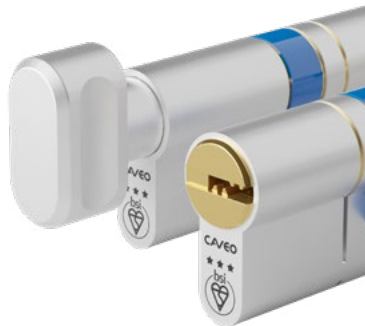

EURO KEY & TURN

CV50023	65MM 30(EXT)/35
CV50044	70MM 30(EXT)/40
CV50024	70MM 35(EXT)/35
CV50045	70MM 40(EXT)/35
CV50032	80MM 35(EXT)/45

CV50025	80MM 40(EXT)/40
CV50033	80MM 45(EXT)/35
CV50334	85MM 35(EXT)/50
CV50034	85MM 40(EXT)/45
CV50035	85MM 45(EXT)/40
CV50028	90MM 35(EXT)/55
CV50030	90MM 40(EXT)/50
CV50038	90MM 45(EXT)/45
CV50031	90MM 50(EXT)/40
CV50029	90MM 55(EXT)/35
CV50036	95MM 40(EXT)/55
CV50039	95MM 45(EXT)/50
CV50040	95MM 50(EXT)/45
CV50037	95MM 55(EXT)/40
CV50026	100MM 40(EXT)/60
CV50041	100MM 45(EXT)/55
CV50043	100MM 50(EXT)/50
CV50042	100MM 55(EXT)/45
CV50027	100MM 60(EXT)/40
CV50353	105MM 45(EXT)/60
CV50352	105MM 60(EXT)/45
CV50357	110MM 40(EXT)/70
CV50356	110MM 70(EXT)/40
CV50047	120MM 45(EXT)/75
CV50046	120MM 75(EXT)/45

For KA pairs – Add **KAP** to the product code: Example: **CV50002KAP**

NOTE: 'EXT' denotes external side with sacrificial cut.

A brand of Asec Security