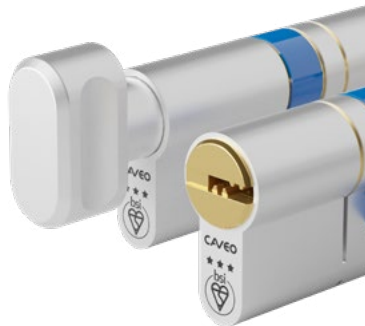

EURO KEY & TURN

CV50023	65MM 30(EXT)/35
CV50044	70MM 30(EXT)/40
CV50024	70MM 35(EXT)/35
CV50045	70MM 40(EXT)/35

CV50032	80MM 35(EXT)/45
CV50025	80MM 40(EXT)/40
CV50033	80MM 45(EXT)/35
CV50334	85MM 35(EXT)/50
CV50034	85MM 40(EXT)/45
CV50035	85MM 45(EXT)/40
CV50028	90MM 35(EXT)/55
CV50030	90MM 40(EXT)/50
CV50038	90MM 45(EXT)/45
CV50031	90MM 50(EXT)/40
CV50029	90MM 55(EXT)/35
CV50036	95MM 40(EXT)/55
CV50039	95MM 45(EXT)/50
CV50040	95MM 50(EXT)/45
CV50037	95MM 55(EXT)/40
CV50026	100MM 40(EXT)/60
CV50041	100MM 45(EXT)/55
CV50043	100MM 50(EXT)/50
CV50042	100MM 55(EXT)/45
CV50027	100MM 60(EXT)/40
CV50047	120MM 45(EXT)/75
CV50046	120MM 75(EXT)/45

For KA pairs - Add **KAP** to the product code.
Example: **CV50002KAP**

NOTE: 'EXT' denotes external side with sacrificial cut. Products marked with an asterisk (*) are available early 2023.

A brand of Asec Security